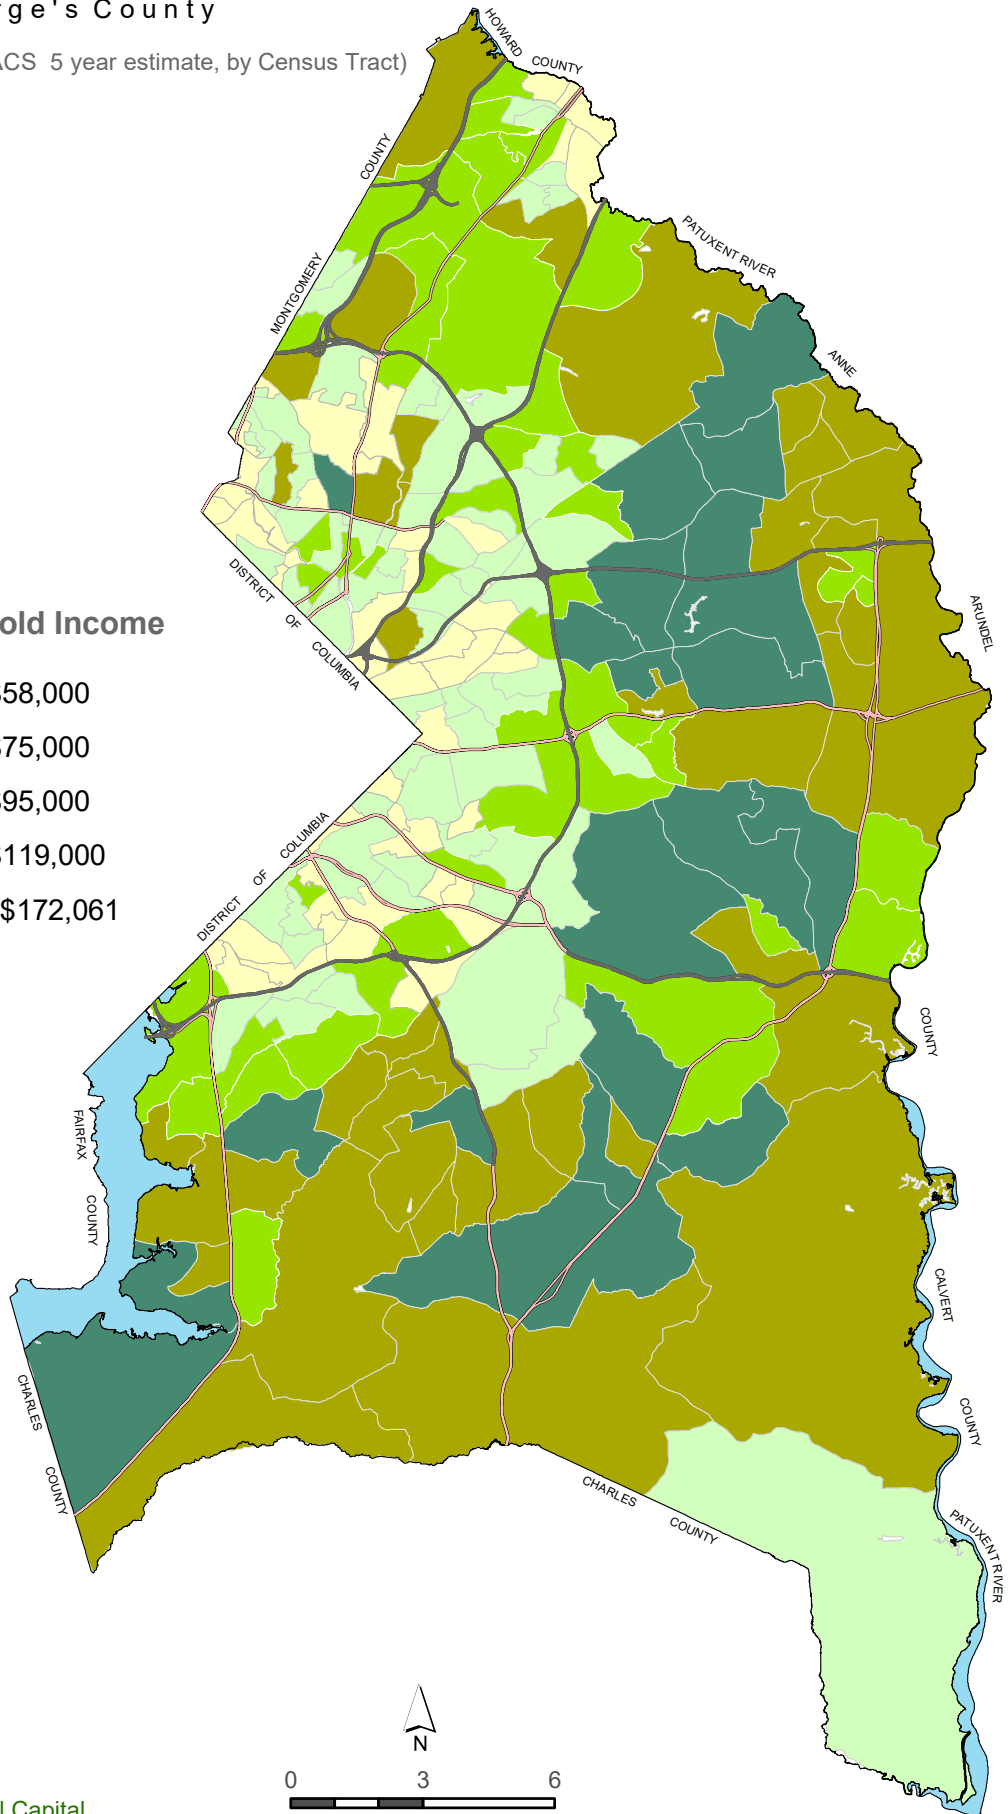

# 2013-2017 Median Household Income

## Prince George's County

American Community Survey (ACS 5 year estimate, by Census Tract)

### Median Household Income

The Maryland-National Capital  
Park & Planning Commission  
Prince George's County Planning Department

Map Created: July 2019, M. Tewolde

For more information about the Census, ACS and the methodology, visit the U.S Census Bureau at <http://www.census.gov>